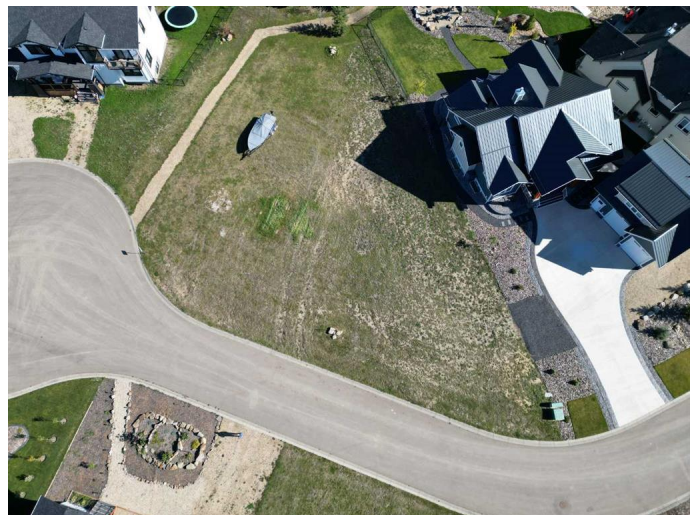

\$255,500 - 758 Bridgeview Road, Rural Ponoka County

MLS® #A2170718

\$255,500

0 Bedroom, 0.00 Bathroom,
Land on 0.28 Acres

Meridian Beach, Rural Ponoka County, Alberta

LOOKING TO BUILD YOUR DREAM HOME!
(Even comes with building plans for an incredible house suited to the lot or bring your own plan.) Here's your chance to own an amazing lot on the canal AND close to the lake, includes a boat dock built to accommodate the largest boats allowed in the canal. The unique, upscale community of MERIDIAN BEACH has much to offer including tennis courts, basketball court, community hall, sandy beaches, walking trails, architecturally unique footbridges, children's playground and spectacular scenery. Strong architectural controls with an emphasis on natural materials enhance the community and preserve that 'cottage atmosphere'. Gull Lake is one of Central Alberta's largest lakes which lends itself well to boating, water sports and fishing. Purchase, build and become part of the amazing community within easy driving distance of Edmonton, Red Deer and Calgary.